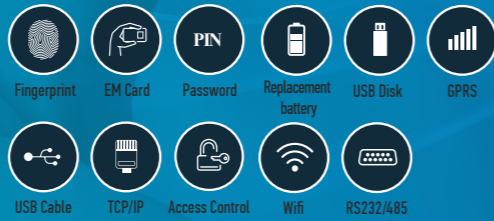

ACCESS CONTROL SYSTEM

The purpose for the access control systems is to control the entries of the person's to certain places and to report relevant data. If required, time restrictions and introduction for access at doors may be applied for the persons. The system constitutes card readers or fingerprint readers and turnstiles and access control software. Status information accumulated on the terminals may preferably be transferred online or offline.