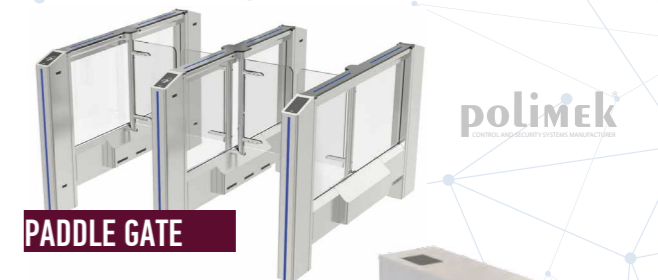

ACCESS CONTROL SYSTEM

The purpose for the access control systems is to control the entries of the person's to certain places and to report relevant data. If required, time restrictions and introduction for access at doors may be applied for the persons. The system constitutes card readers or fingerprint readers and turnstiles and access control software. Status information accumulated on the terminals may preferably be transferred online or offline.

GUARD TOUR SYSTEM

Guard tour control system is a system that monitors the individuals in the computer environment responsible for the security on whether they do properly their duties.

Guard tour systems provide a means to check and record the time that a guard executes his guard tour by scanning specific checkpoints assigned on the area he patrols.

STRUCTURED CABLING SOLUTIONS

Structured Cabling Solutions (Copper & Fiber Optic Networks) ALSAQR experts in providing well-designed, carefully implemented structured cabling systems that meet your data and communications needs. We specialized in the installation of copper network cabling to ensure long term performance, system integrity, and investment protection. ALSAQR specialists are experienced in carrying out major Fiber Optic network installations with all the detailed planning and resource utilization required for such projects. Having successfully designed and implemented many structured cabling projects in Qatar, you can be assured that you would have a very reliable network infrastructure for years to come.

METAL DETECTORS

Metal detectors are among the most important elements of security systems together with x-ray baggage scanner.